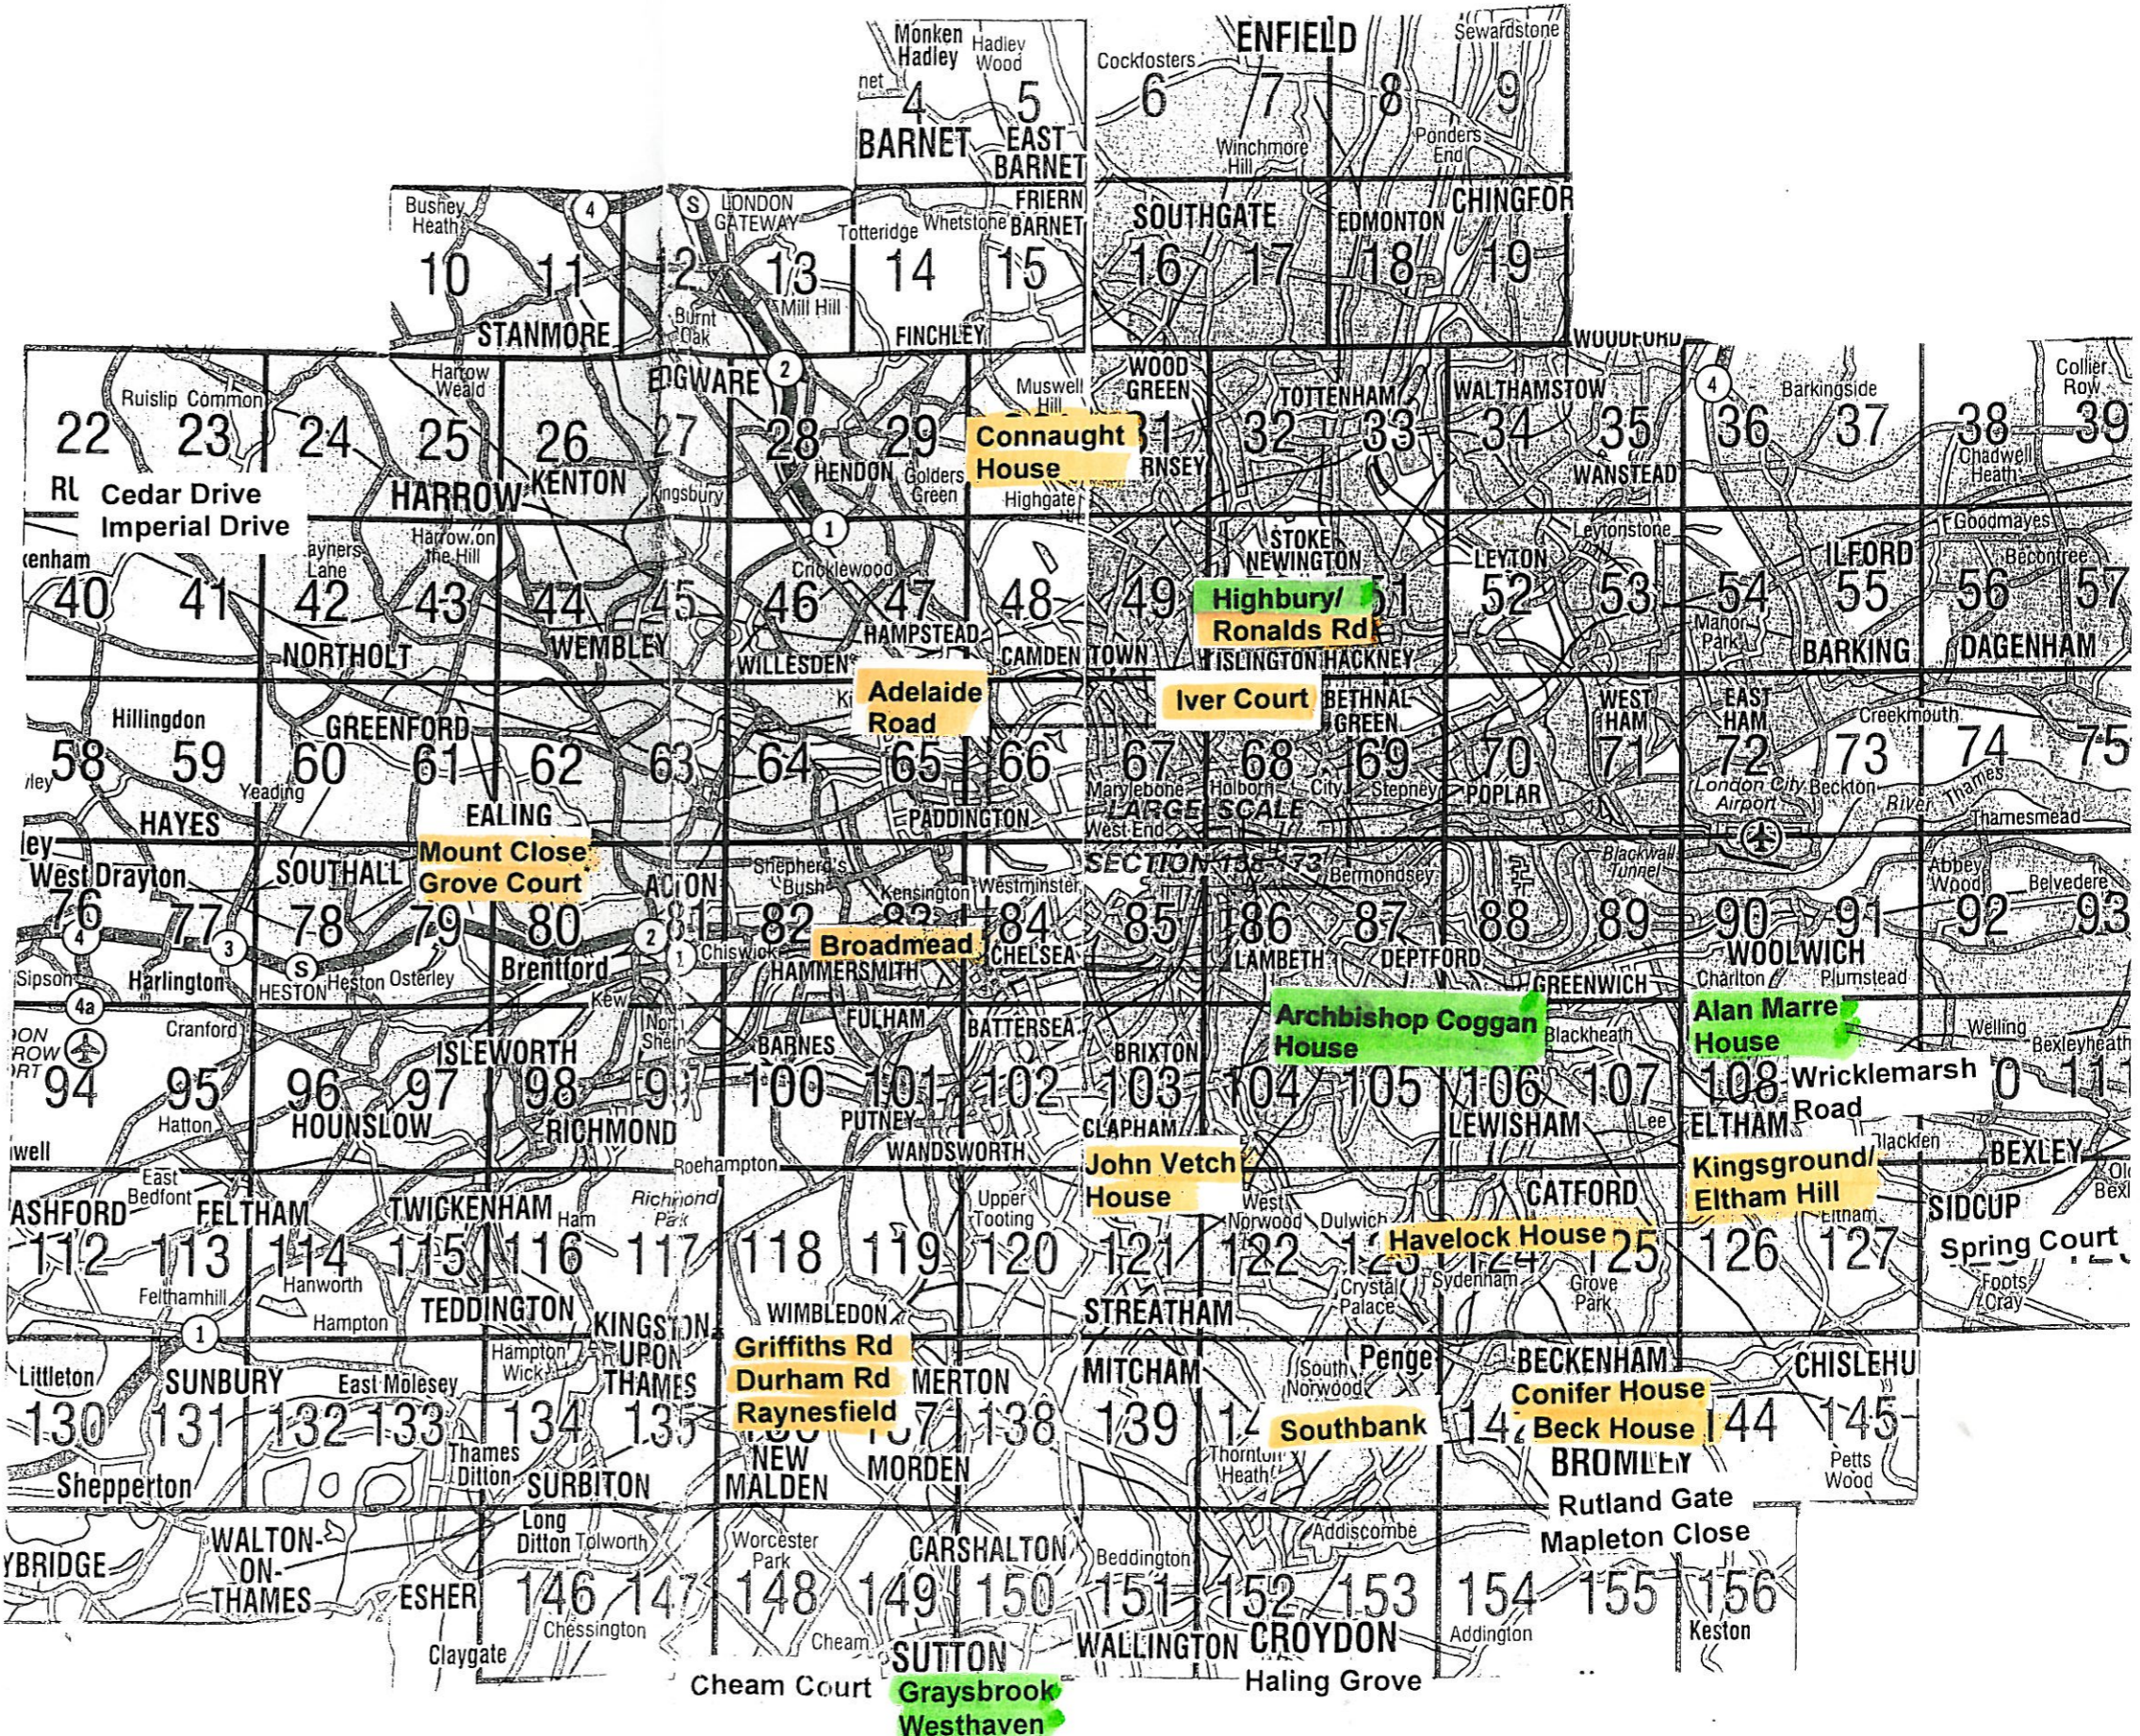

CROWN HOUSING ASSOCIATION - SCHEME LOCATIONS

Nearest Tube/Station

- Adelaide Road - Swiss Cottage tube
- Alan Marre House - Charlton tube
- Archbishop Coggan House - Lewisham BR/
Docklands Light railway
- Beck House - New Beckenham BR
- Broadmead - Hammersmith/Kensington
Olympia BR/Tube
- Cheam Court - Cheam BR
- Cedar Drive - Pinner Tube
- Chipstead Lane - Kingswood BR
- Conifer House- Beckenham Junction BR
- Durham Road - Raynes Park BR
- Eltham Hill/ Kingsground - Eltham BR
- Graysbrook - Sutton BR
- Griffiths Road - Wimbledon BR/
South Wimbledon tube
- Haling Grove - Sanderstead/
East Croydon BR
- Havelock House - Forest Hill BR
- Highbury/ Ronalds Rd - Highbury &
Islington BR/Tube
- Iver Court - Canonbury BR/Highbury &
Islington Tube
- Imperial Drive - North Harrow Tube
- John Vetch House - Clapham Common Tube/
Clapham High St BR
- Mapleton Close - Bromley South BR
- Mount Close - Ealing Broadway Tube/BR
- Raynesfield - Raynes Park BR
- Rutland Gate -Bromley South BR
- Southbank - Thornton Heath BR
- Spring Court - Sidcup BR
- Westhaven - Sutton BR
- Wricklemarsh Rd - Kidbrooke BR

Chipstead
Lane